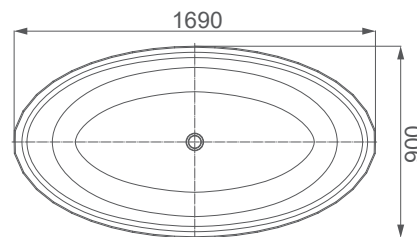

MODELS

HD8633 Seamless bathtub

COMPONENTS

- HD8633 Seamless bathtub
- Drainer Optional
 1. Pop Up Waste
 2. Rotate Drainer

COLORS/FINISHES

- Glossy White

PRODUCT SPECIFICATIONS

Material : 3.2 MM Pure Arylic
 Product Size :1690 x 900 x 600 mm
 N.W: 40 KGS G.W:55 KGS
 3 Years Guarentee

PACKING SPECIFICATIONS

Brown Caton
 Size: 1760 x 970 x 680 mm